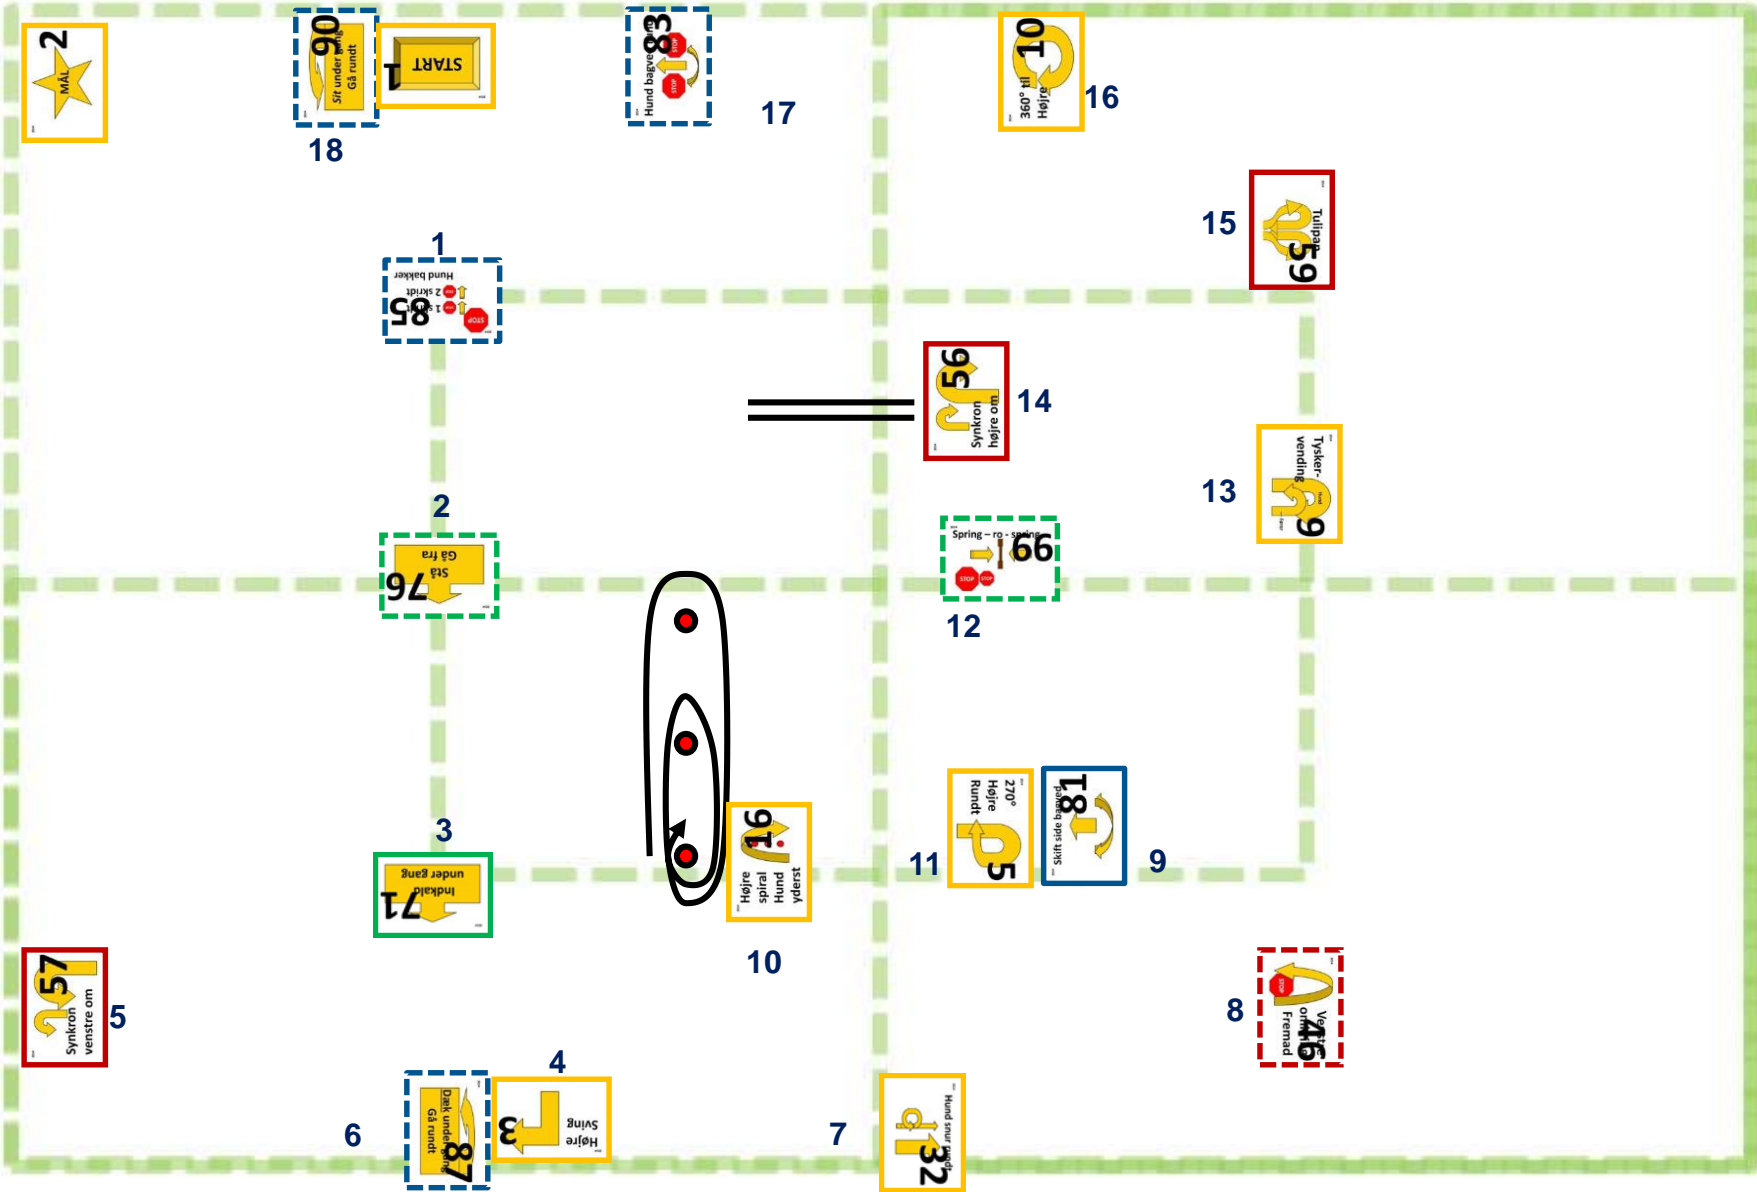

Champion banen Sorø 14/2-2015 - Ditte Wolsted

18 x 25 meter